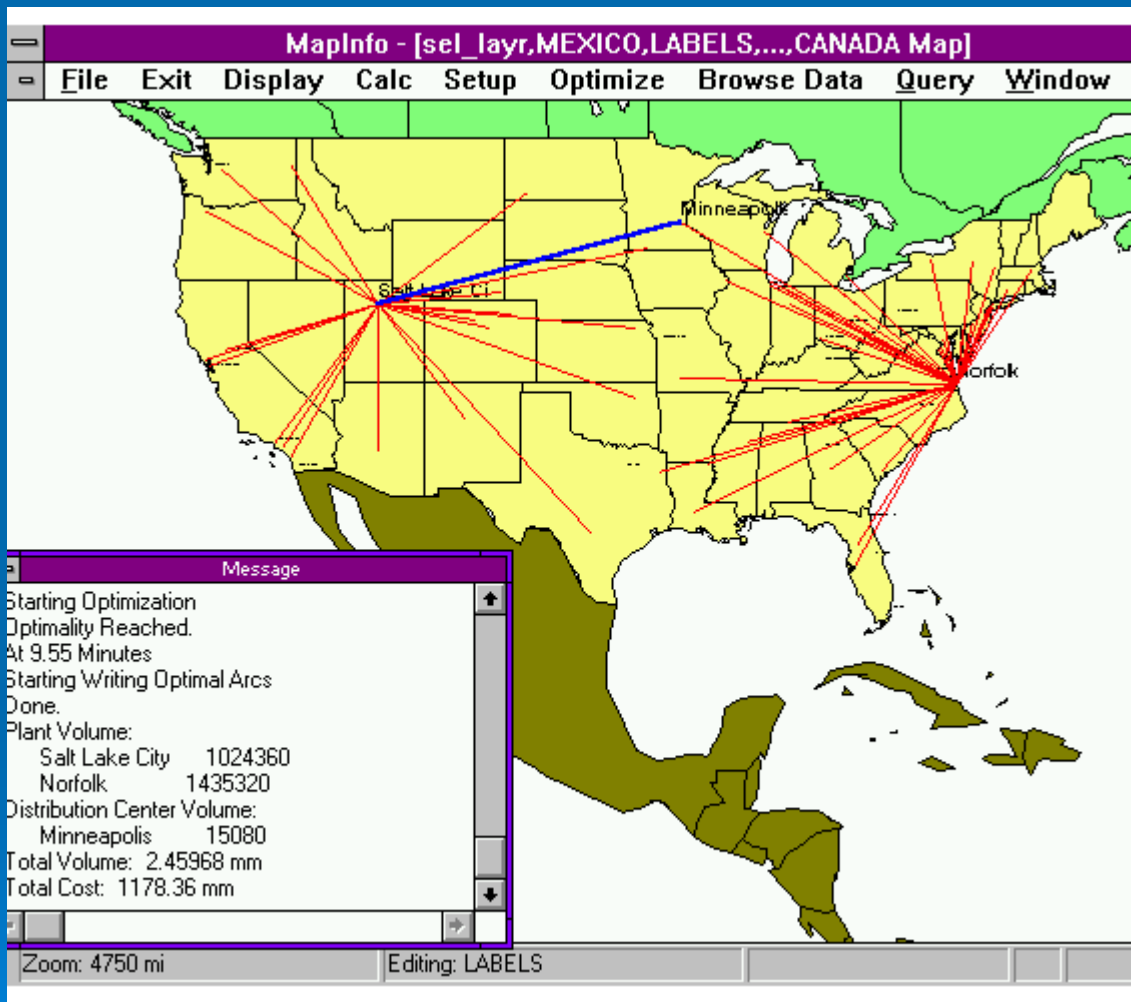

# Production Line

HELP! WE'RE LOST!

HELP "CAR 54"... AND WIN CASH  
54...\$1,000 PRIZES  
ONE...\$10,000 GRAND PRIZE

©PROCTER & GAMBLE 1967

Help Toody and Multoon find the shortest round trip route to visit all 33 locations shown on the map.

All you do is draw connecting straight lines from location to location to show the shortest round trip route.

HERE'S THE CORRECT START . . .

Begin at Chicago, Illinois. From there, lines show correct route as far as Erie, Pennsylvania. Next, do you go to Carlisle, Pennsylvania or Wena, West Virginia? Check the easy instructions on back of this entry blank for details.